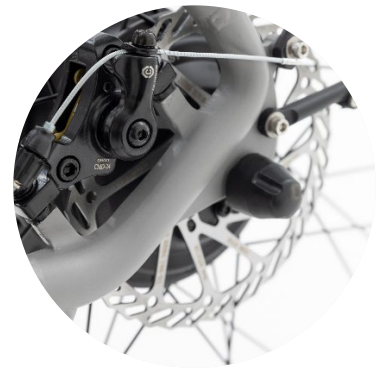

## Your best ride yet

Ride away into the sunset with the Peddle Ride electric bike. Built for everyday adventures, so even bumps in the road won't stop your ride from going smoothly

### Ready for the road ahead

Take your adventure anywhere. The Peddle Ride's puncture-resistant tyres make them perfect for riding any terrain with the peace of mind that your journey will stay smooth

### Stay in the loop

All of our Peddle electric bike models come fitted with a modern and convenient LCD display, placed right on the handlebars where you can see it. Connect to the NAVIE app for more control over your adventure, important journey information, and turn-by-turn navigation

### Take total control

Be the master of your own ride. With front and rear disc brakes, the Peddle Ride comes to a smooth and firm stop exactly when you need – or want – it to